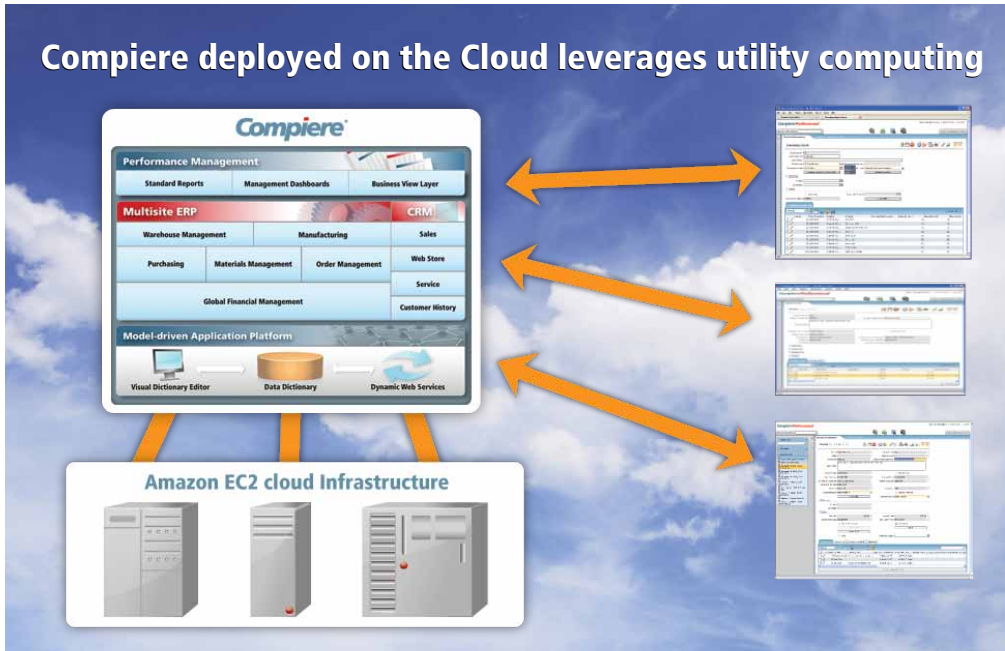

## Compiere® on the Cloud

*Convenient. Comprehensive. Flexible. Low Cost.*

*Compiere, a Consona ERP solution, is the first enterprise-class ERP software available on Amazon's proven Elastic Compute Cloud (EC2). With Compiere running on the Cloud, enterprises of all sizes can leverage this deployment option and the convenience of Amazon's on-demand computing services.*

### CONVENIENCE OF UTILITY COMPUTING

The Compiere Enterprise Edition's award winning ERP functionality is built for deployment on the Amazon EC2 Cloud, a virtual computing environment for enterprise applications. Amazon's Cloud provides an "elastic" computing infrastructure over the internet that is secure and scalable on-demand. No more dedicated computer rooms or internal hardware maintenance. Focus on running your business on Compiere, and let Amazon deliver computing capacity when and where you need it.