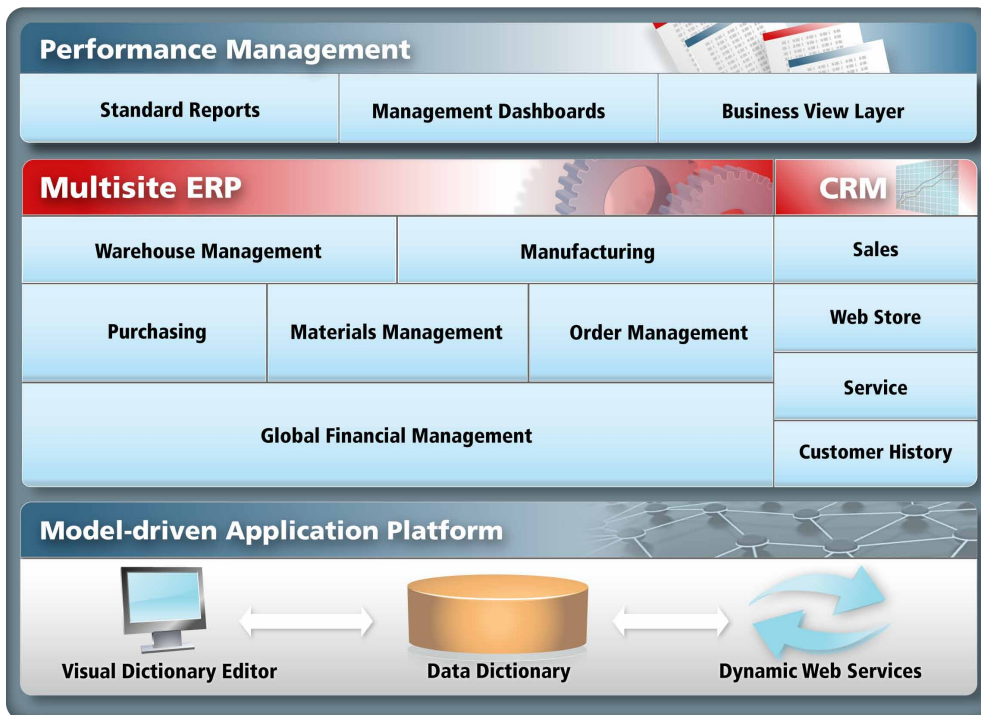

AVAILABILITY

Compiere may be deployed on the Cloud, and is available globally where Amazon EC2 is offered. Please contact Consona at (888) 826-6766 or info@compiere.com to discuss your business needs.

COMPIERE ON THE CLOUD SUPPORT INCLUDES:

- Certified Linux OS, Application Server and Database
- Pre-built Amazon Machine Image
- Application and installation support
- Bug fixes and service packs
- Enhancement releases
- Access to automated upgrade tools

ABOUT CONSONA ERP

Consona products support the needs of a wide range of distribution and manufacturing companies, including Compiere—the world's leading open source and cloud-based ERP business solution. Created in 1999, this award-winning software has been downloaded over 1.8 million times and is deployed worldwide by companies of all sizes. Powered by a revolutionary model-based platform, Compiere is a comprehensive, modern, highly-adaptable and low cost ERP solution available from Consona and partners operating in more than 40 countries. Compiere ERP solutions are available on-premise or on the Cloud.

For more information, please visit www.compiere.com.

CONSONA CORPORATION

450 East 96th Street, Suite 300
Indianapolis, IN 46240

tel (888) 826-6766 or
(317) 249-1700

fax (317) 249-1999

email info@compiere.com

websites www.consona.com

www.compiere.com

Copyright © 2009-2010 Consona Corporation. All Rights Reserved.

Compiere®

Convenient. Comprehensive. Flexible. Low Cost.